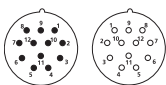

RSUF

M23 cordsets, single ended, female straight connector, 12- and 19-poles with threaded joint, internal threads and molded cable.

RKU/RKUE

Pin Assignments

M23 - Male / Female

12 poles

- 1 = white
- 2 = green
- 3 = yellow
- 4 = grey
- 5 = grey/pink
- 6 = red/blue
- 7 = white/green
- 8 = brown/green
- 9 = blue
- 10 = blue
- 11 = brown
- 12 = yellow/green

19 poles

- 1 = violet
- 2 = red
- 3 = grey
- 4 = red/blue
- 5 = green
- 6 = blue
- 7 = grey/pink
- 8 = white/green
- 9 = white/yellow
- 10 = white/grey
- 11 = black
- 12 = yellow/green
- 13 = yellow/brown
- 14 = brown/green
- 15 = white
- 16 = yellow
- 17 = pink
- 18 = grey/brown
- 19 = brown