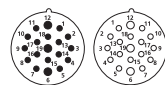

RSUF

M23 cordsets, single ended, female straight connector, 12- and 19-poles with threaded joint, internal threads and molded cable.

RKU/RKUE

Pin Assignments

M23 - Male / Female

12 poles

- 1 = white
- 2 = green
- 3 = yellow
- 4 = grey
- 5 = grey/pink
- 6 = red/blue
- 7 = white/green
- 8 = brown/green
- 9 = blue
- 10 = blue
- 11 = brown
- 12 = yellow/green

19 poles

- 1 = violet
- 2 = red
- 3 = grey
- 4 = red/blue
- 5 = green
- 6 = blue
- 7 = grey/pink
- 8 = white/green
- 9 = white/yellow
- 10 = white/grey
- 11 = black
- 12 = yellow/green
- 13 = yellow/brown
- 14 = brown/green
- 15 = white
- 16 = yellow
- 17 = pink
- 18 = grey/brown
- 19 = brown