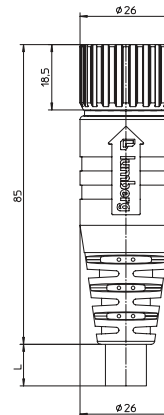

M23-Round-Plug Connector, Single-Ended Cordsets

RSUF | RKU | RKUE

12- and 19-Poles

M23 cordsets, single ended, male straight connector, 12- and 19-poles with threaded joint, external threads and molded cable.

RSUF

M23 cordsets, single ended, female straight connector, 12- and 19-poles with threaded joint, internal threads and molded cable.

RKU/RKUE

Pin Assignments

M23 - Male / Female

12 poles

- 1 = white
- 2 = green
- 3 = yellow
- 4 = grey
- 5 = grey/pink
- 6 = red/blue
- 7 = white/green
- 8 = brown/green
- 9 = blue
- 10 = blue
- 11 = brown
- 12 = yellow/green