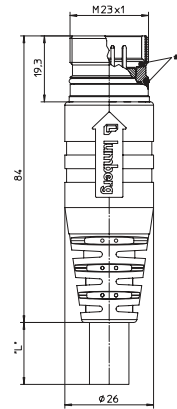

M23-Round-Plug Connector, Single-Ended Cordsets

RSUF | RKU | RKUE

12- and 19-Poles

M23 cordsets, single ended, male straight connector, 12- and 19-poles with threaded joint, external threads and molded cable.

RSUF

M23 cordsets, single ended, female straight connector, 12- and 19-poles with threaded joint, internal threads and molded cable.

RKU/RKUE

Pin Assignments

M23 - Male / Female

12 poles

- 1 = white
- 2 = green
- 3 = yellow
- 4 = grey
- 5 = grey/pink
- 6 = red/blue
- 7 = white/green
- 8 = brown/green
- 9 = blue
- 10 = blue
- 11 = brown
- 12 = yellow/green