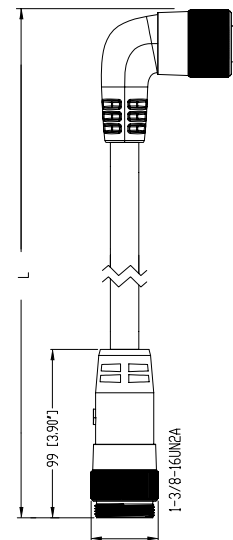

**D-Size 1 3/8" Mini Power 3- and 4-Pole, TC-ER Rated Cable, Male-Female, Double-ended Cordset**  
RSP-RKP | RSP-RKWP

RSP-RKP | RSP-RKWP

1 3/8" Mini Power 3- and 4-Pole, TC-ER Rated Cable, Male-Female, Double-ended Cordset

RSP-RKP

**3- and 4-Pole**

1 3/8" Mini Power 3- and 4-Pole, TC-ER Rated Cable, Male-Female 90°, Double-ended Cordset

RSP-RSWP

**Pin Assignments**

Face Views

**3 pole**

**Male / Female**

## D-Size 1 3/8" Mini Power 3- and 4-Pole, TC-ER Rated Cable, Male-Female, Double-ended Cordset RSP-RKP | RSP-RKWP

### Cable Specifications

Cable No.	Conductors	Outer Jacket	Gauge	Jacket Color	OD
800	3	TPE	10AWG	Black	.474" (12.0 mm)
803	4	TPE	10AWG	Black	.519" (13.1 mm)

Part Number	Pins	Gauge	Current Rating	Standard Cable Lengths	Characteristics
RSP 3-RKP 3-800/...M	3	10	30A	0.5M / 1M / 1.5M / 2M / 2.5M / 3M / 4M / 5M / 6M / 8M / 10M / 12M / 14M / 15M / 18M / 20M / 22M / 25M / 30M / 35M / 40M / 45M / 50M	UL  
RSP 4-RKP 4-803/...M	4	10	25A	0.5M / 1M / 1.5M / 2M / 2.5M / 3M / 4M / 5M / 6M / 8M / 10M / 12M / 14M / 15M / 18M / 20M / 22M / 25M / 30M / 35M / 40M / 45M / 50M	UL  
RSP 3-RKWP 3-800/...M	3	10	30A	0.5M / 1M / 1.5M / 2M / 2.5M / 3M / 4M / 5M / 6M / 8M / 10M / 12M / 14M / 15M / 18M / 20M / 22M / 25M / 30M / 35M / 40M / 45M / 50M	UL  
RSP 4-RKWP 4-803/...M	4	10	25A	0.5M / 1M / 1.5M / 2M / 2.5M / 3M / 4M / 5M / 6M / 8M / 10M / 12M / 14M / 15M / 18M / 20M / 22M / 25M / 30M / 35M / 40M / 45M / 50M	UL 