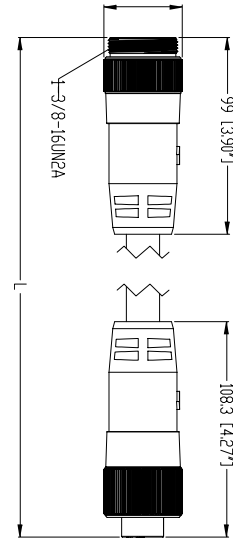

**D-Size 1 3/8" Mini Power 3- and 4-Pole, TC-ER Rated Cable, Male-Female, Double-ended Cordset**  
RSP-RKP | RSP-RKWP

RSP-RKP | RSP-RKWP

1 3/8" Mini Power 3- and 4-Pole, TC-ER Rated Cable, Male-Female, Double-ended Cordset

RSP-RKP

**3- and 4-Pole**

1 3/8" Mini Power 3- and 4-Pole, TC-ER Rated Cable, Male-Female 90°, Double-ended Cordset

RSP-RSWP

**Pin Assignments**

Face Views

**3 pole**

**Male / Female**

## D-Size 1 3/8" Mini Power 3- and 4-Pole, TC-ER Rated Cable, Male-Female, Double-ended Cordset RSP-RKP | RSP-RKWP

### Cable Specifications

Cable No.	Conductors	Outer Jacket	Gauge	Jacket Color	OD
800	3	TPE	10AWG	Black	.474" (12.0 mm)
803	4	TPE	10AWG	Black	.519" (13.1 mm)

Part Number	Pins	Gauge	Current Rating	Standard Cable Lengths	Characteristics
RSP 3-RKP 3-800/...M	3	10	30A	0.5M / 1M / 1.5M / 2M / 2.5M / 3M / 4M / 5M / 6M / 8M / 10M / 12M / 14M / 15M / 18M / 20M / 22M / 25M / 30M / 35M / 40M / 45M / 50M	UL  
RSP 4-RKP 4-803/...M	4	10	25A	0.5M / 1M / 1.5M / 2M / 2.5M / 3M / 4M / 5M / 6M / 8M / 10M / 12M / 14M / 15M / 18M / 20M / 22M / 25M / 30M / 35M / 40M / 45M / 50M	UL  
RSP 3-RKWP 3-800/...M	3	10	30A	0.5M / 1M / 1.5M / 2M / 2.5M / 3M / 4M / 5M / 6M / 8M / 10M / 12M / 14M / 15M / 18M / 20M / 22M / 25M / 30M / 35M / 40M / 45M / 50M	UL  
RSP 4-RKWP 4-803/...M	4	10	25A	0.5M / 1M / 1.5M / 2M / 2.5M / 3M / 4M / 5M / 6M / 8M / 10M / 12M / 14M / 15M / 18M / 20M / 22M / 25M / 30M / 35M / 40M / 45M / 50M	UL 