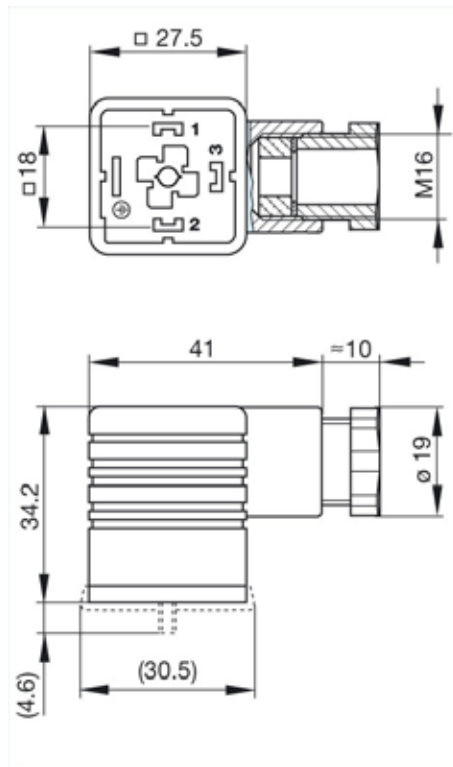

Rectangular Connectors GDM-Series GDM 2016 grau/grey

Industrial Connecting Solutions:Rectangular Connectors:Valve Connectors (Type A -B -C):Type A:Field Attachable Valve Connectors:Valve Connectors (DIN EN 175 301-803):GDM 2016 grau/grey
<https://e-catalog.hirschmann.com:443/link/57078-24228-256261-256266-256270-276215-24311-35578/en/conf/ui/state>

Picture

Drawing

Belden Deutschland GmbH
Im Gewerbepark 2
58579 Schalksmühle
Germany
Phone: +49 7127/14-1806
E-Mail: icos-sales@belden.com

The information published in the websites has been compiled as carefully as possible. It is subject to alteration without notice in technical as well as in price-related/commercial respect. The complete information and data were available on user documentation. Mandatory information can only be obtained by a concrete query.