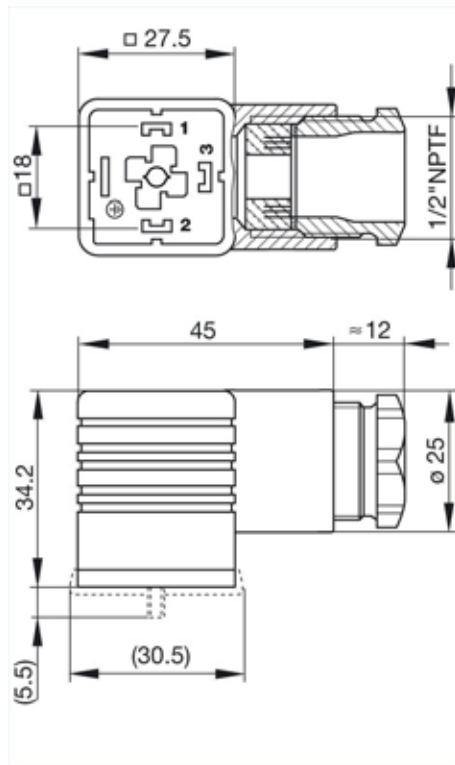

Be Certain with Belden

Rectangular Connectors GDM-Series GDM 3012 J schwarz/black

Industrial Connecting Solutions:Rectangular Connectors:Valve Connectors (Type A -B -C):Type A:Field Attachable Valve Connectors:Valve Connectors (DIN EN 175 301-803):GDM 3012 J schwarz/black
<https://e-catalog.hirschmann.com:443/link/57078-24228-256261-256266-256270-276215-24311-35721/en/conf/ui/state>

Picture

Drawing

Belden Deutschland GmbH
Im Gewerbepark 2
58579 Schalksmühle
Germany
Phone: +49 7127/14-1806
E-Mail: icos-sales@belden.com

The information published in the websites has been compiled as carefully as possible. It is subject to alteration without notice in technical as well as in price-related/commercial respect. The complete information and data were available on user documentation. Mandatory information can only be obtained by a concrete query.