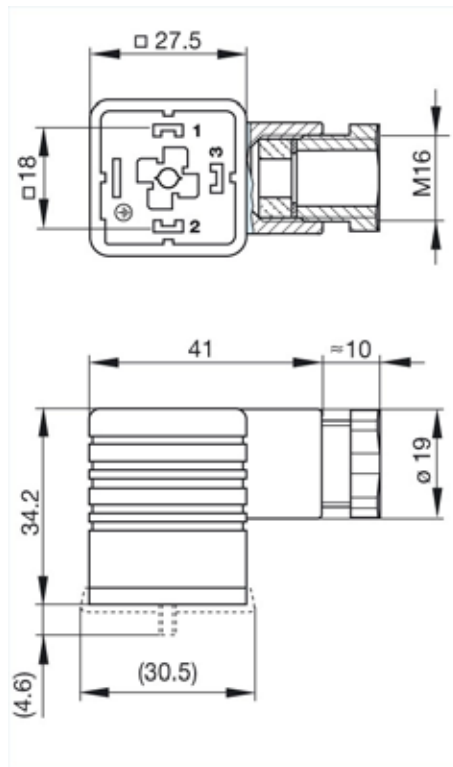

Rectangular Connectors GDM-Series GDM 3016 grau/grey

Industrial Connecting Solutions:Rectangular Connectors:Valve Connectors (Type A -B -C):Type A:Field Attachable Valve Connectors:Valve Connectors (DIN EN 175 301-803):GDM 3016 grau/grey
<https://e-catalog.hirschmann.com:443/link/57078-24228-256261-256266-256270-276215-24311-35580/en/conf/ui/state>

Picture

Drawing

Belden Deutschland GmbH
Im Gewerbepark 2
58579 Schalksmühle
Germany
Phone: +49 7127/14-1806
E-Mail: icos-sales@belden.com

The information published in the websites has been compiled as carefully as possible. It is subject to alteration without notice in technical as well as in price-related/commercial respect. The complete information and data were available on user documentation. Mandatory information can only be obtained by a concrete query.